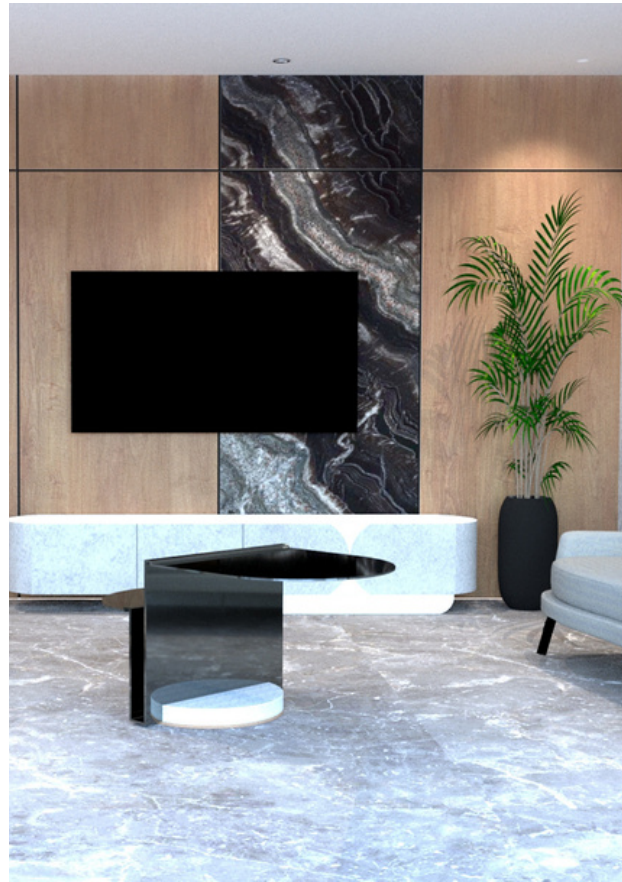

Residential